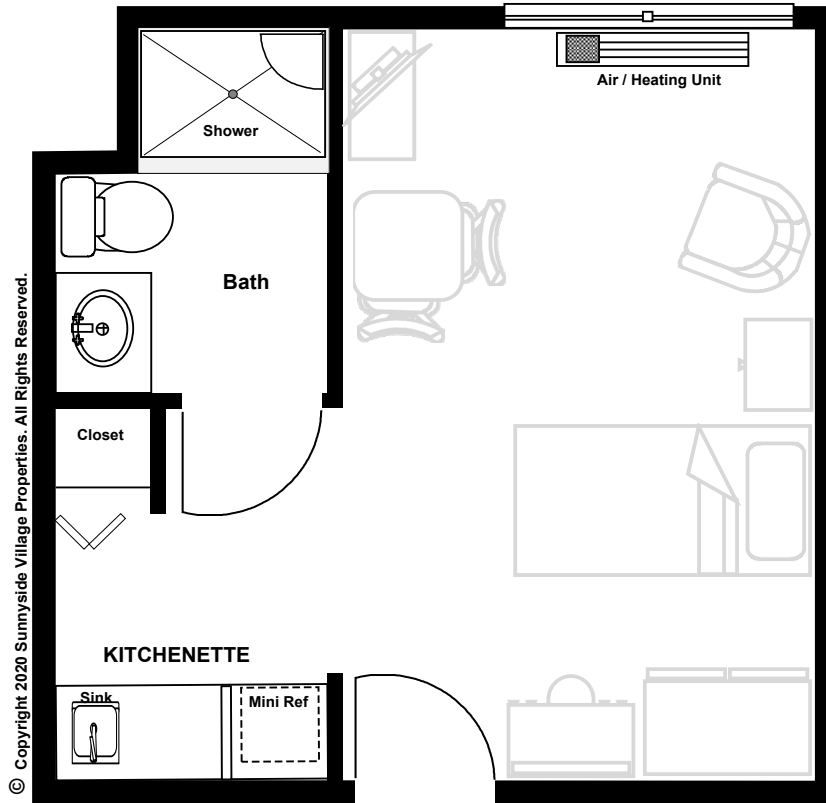

Assisted Living - Floor Plan

Studio Apartment

245 Square Feet

Floor plan, furnishings and specifications are approximate and are for illustration purposes only and may vary depending on unit availability. Furnishings are not included. Plans and specifications are subject to change without notice. Assisted Living Facility #0007952