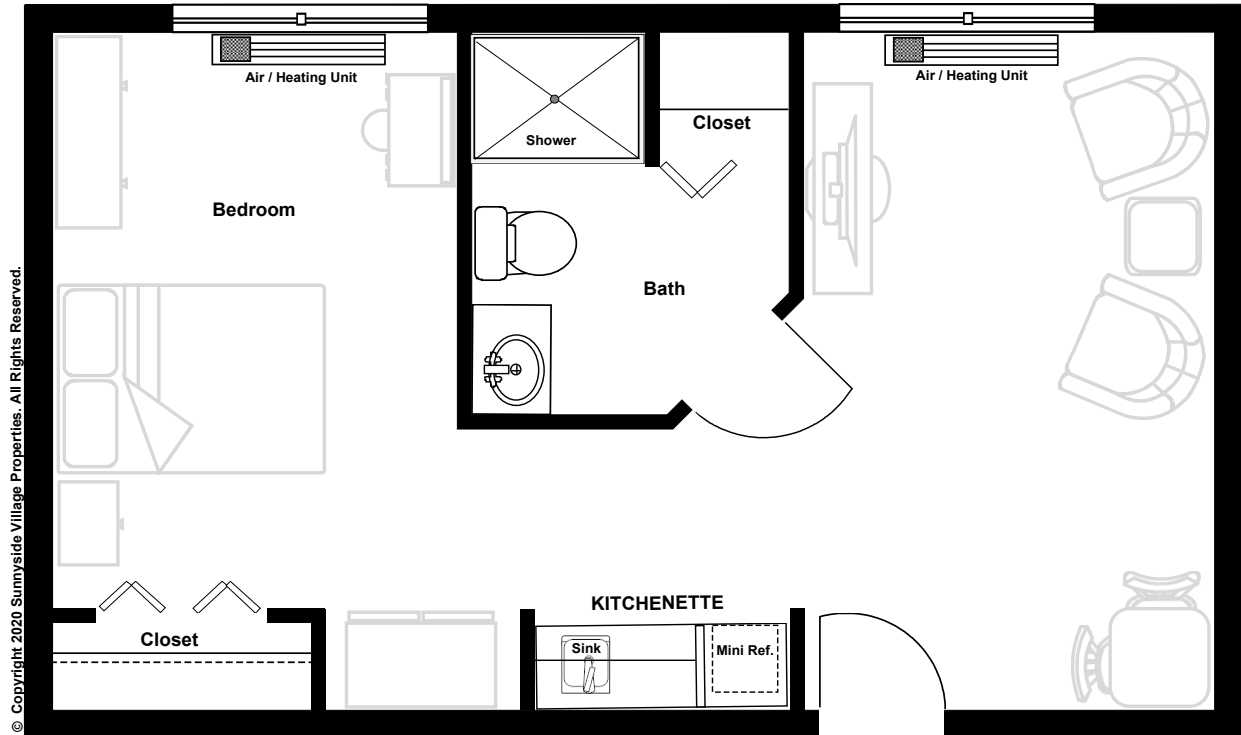

# Assisted Living - Floor Plan

## Two Room Apartment

429 Square Feet

Floor plan, furnishings and specifications are approximate and are for illustration purposes and may vary depending on unit availability. Furnishings are not included. Plans and specifications are subject to change without notice. Assisted Living Facility #0007952