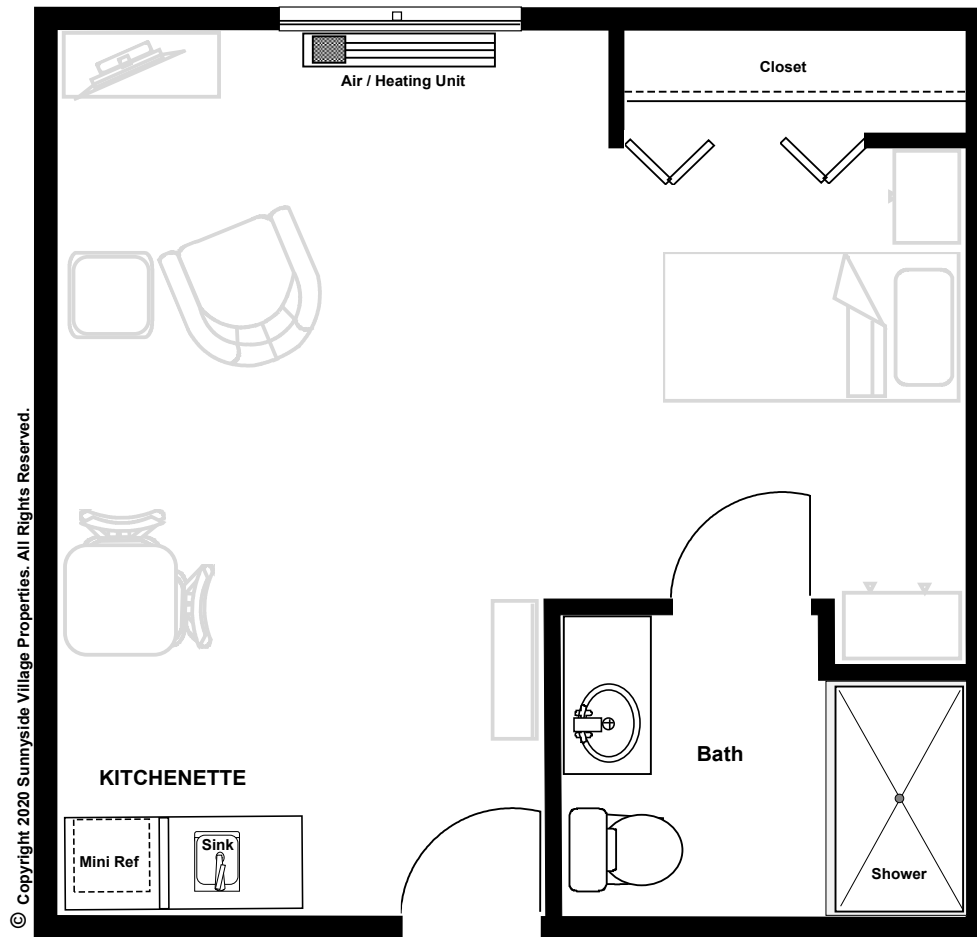

Assisted Living - Floor Plan

Studio Deluxe

Size range 309 - 349 square feet

Floor plan, furnishings and specifications are approximate and are for illustration purposes and may vary depending on unit availability. Furnishings are not included. Plans and specifications are subject to change without notice. Assisted Living Facility #0007952